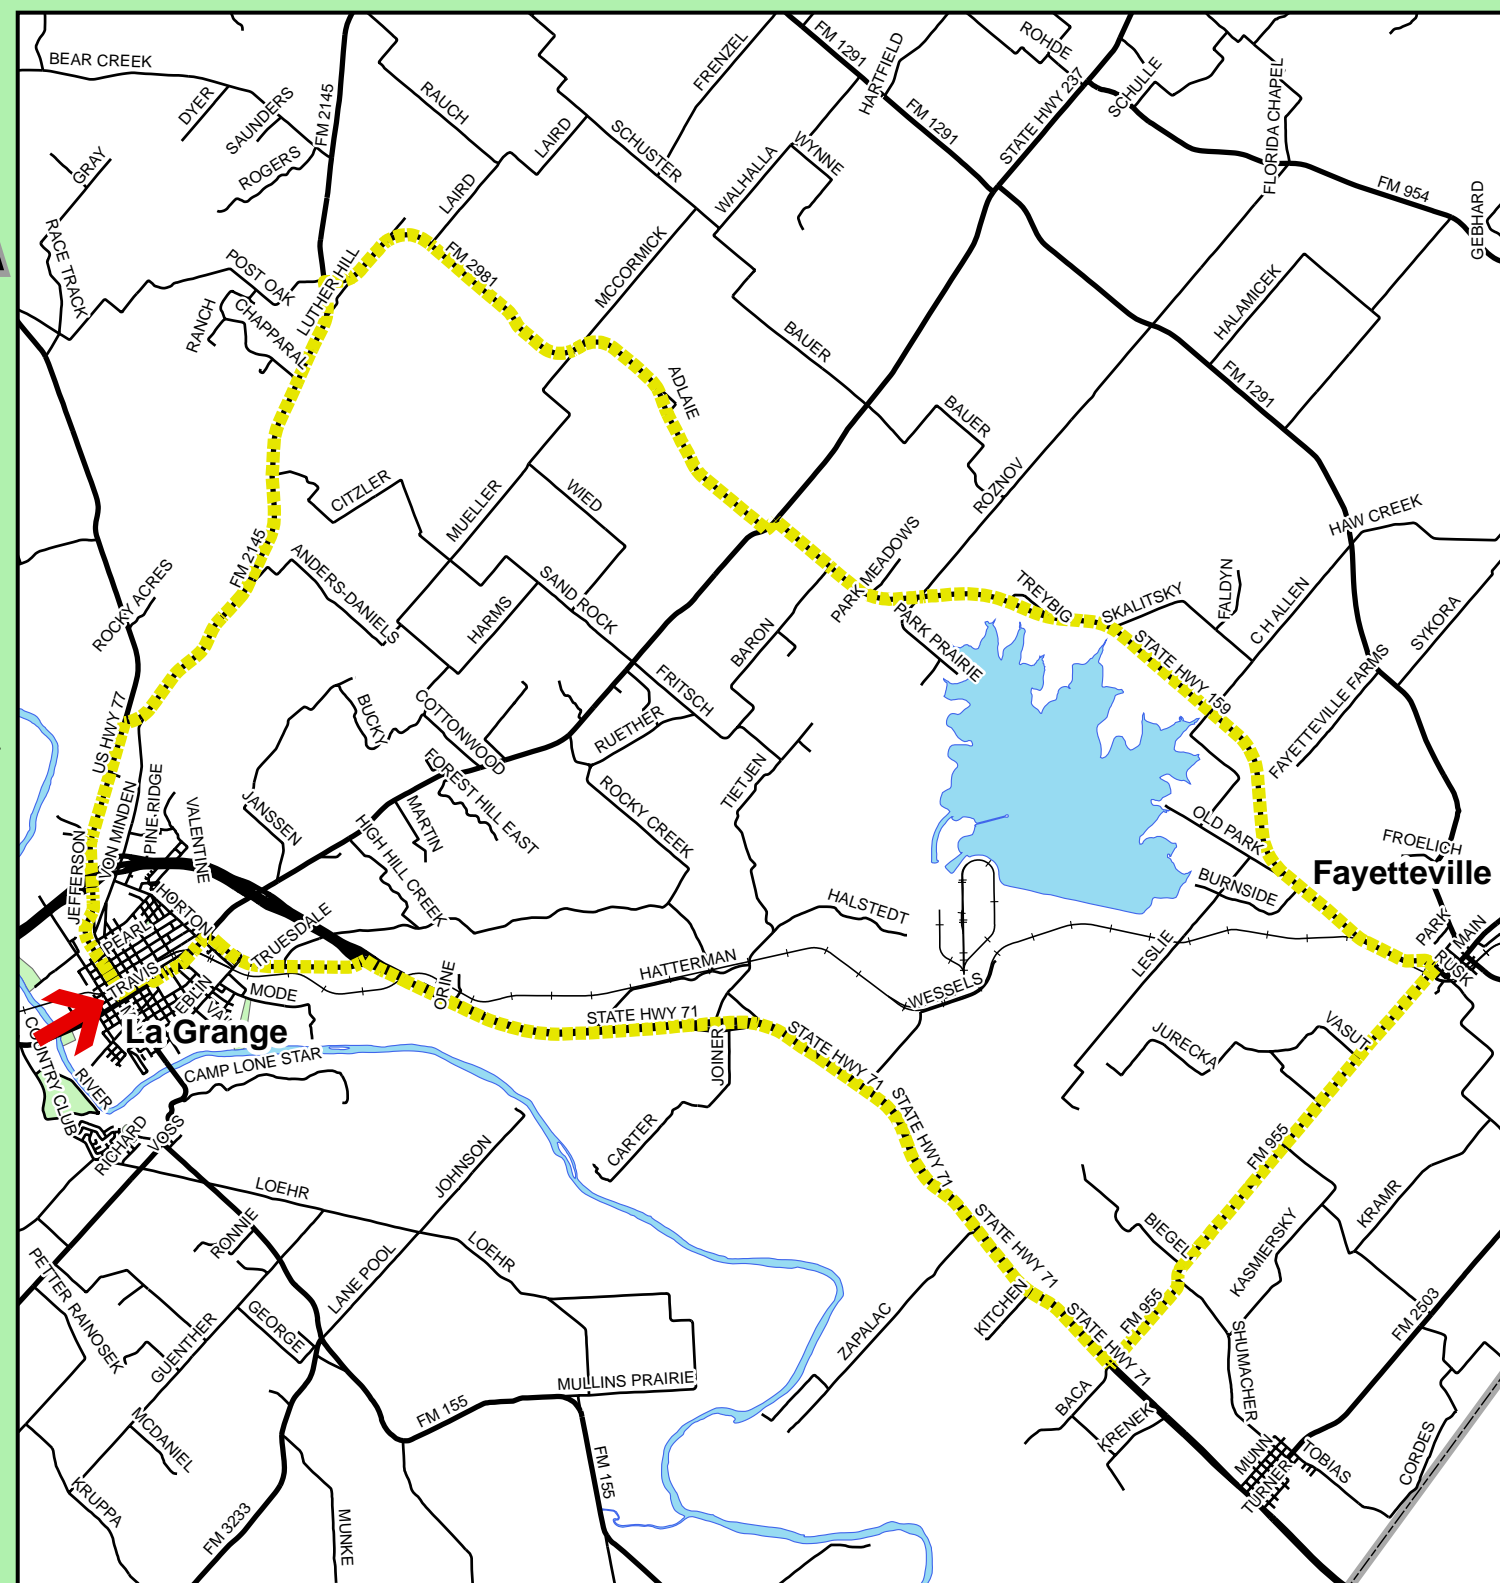

# Fayette County Texas Bicycle Route 3A 36 Miles

Start at **Fayette County Courthouse**.  
 Turn right onto **Colorado Street** for 1 block.  
 Turn left onto **Jefferson Street**  
 (**US Hwy 77**) for 2.6 miles.  
 Turn right onto **FM 2145** for 4.6 miles.  
 Turn right onto **FM 2981** for 5.4 miles.  
 Turn right onto **State Hwy 159** for 7.7 miles.  
 Continue on **Rusk Street** for 0.3 miles.  
 Turn right onto **Market Street** for 0.2 miles.  
 Continue on **FM 955** for 4.5 miles.  
 Turn right onto **State Hwy 71** for 9.4 miles  
 (**Take the Hwy. 71 Bus. Exit**)  
 Continue on **Ellinger Road** for 0.4 miles.  
 Continue on **Travis Street**  
 (**Hwy. 71 Bus.**) for 0.6 miles.  
 Turn right onto **Jackson Street** for 1 block.  
 Turn left onto **Colorado Street** for 0.4 miles  
 to **Fayette County Courthouse**.

0 0.5 1 Mile

Custom Mapping donated  
 by Absolute Geographic, Inc.  
 La Grange, Texas (866) MAP-THIS  
 Absolute Geographic, Inc. provides  
 this data "as is" and assumes no  
 liability for its accuracy or completeness.