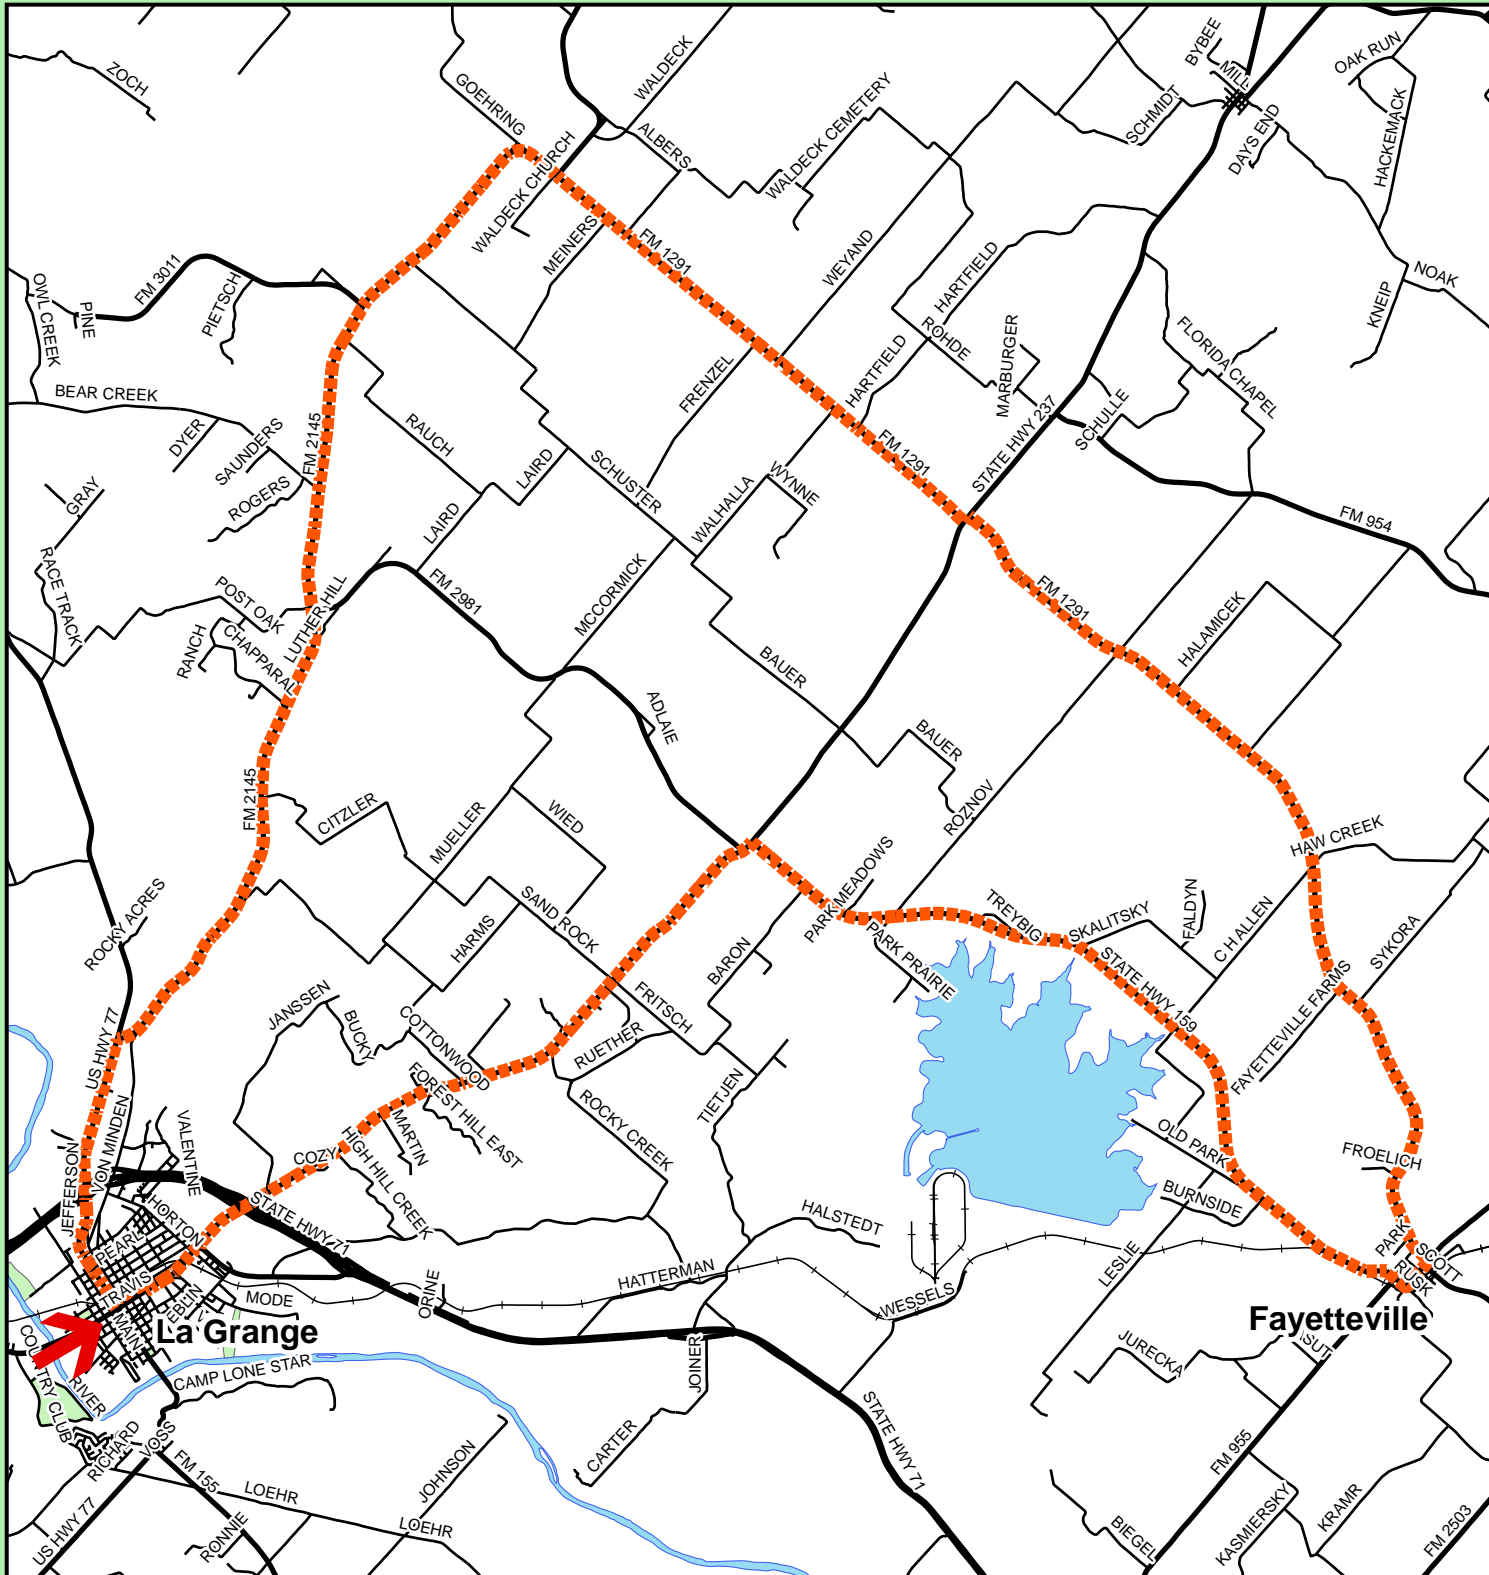

Fayette County Texas Bicycle Route 3B 42 Miles

Start at **Fayette County Courthouse**.
 Turn right onto **Colorado Street** for 1 block.
 Turn left onto **Jefferson Street**
 (**US Hwy 77**) for 2.6 miles.
 Turn right onto **FM 2145** for 10 miles.
 Turn right onto **FM 1291** for 13.6 miles.
 Continue on **Thompson Street** for 0.2 miles.
 Turn right onto **Main Street** for 0.3 miles.
 Turn right onto **Rusk Street** for 0.2 miles.
 Continue on **State Hwy 159** for 14.4 miles.
 Turn right onto **Travis Street**
 (**Hwy. 71 Bus.**) for 0.6 miles.
 Turn right onto **Jackson Street** for 1 block.
 Turn left on **Colorado Street** for 0.4 miles
 to **Fayette County Courthouse**.

0 0.5 1 Mile

Custom Mapping donated
 by Absolute Geographic, Inc.
 La Grange, Texas (866) MAP-THIS
 Absolute Geographic, Inc. provides
 this data "as is" and assumes no
 liability for its accuracy or completeness.