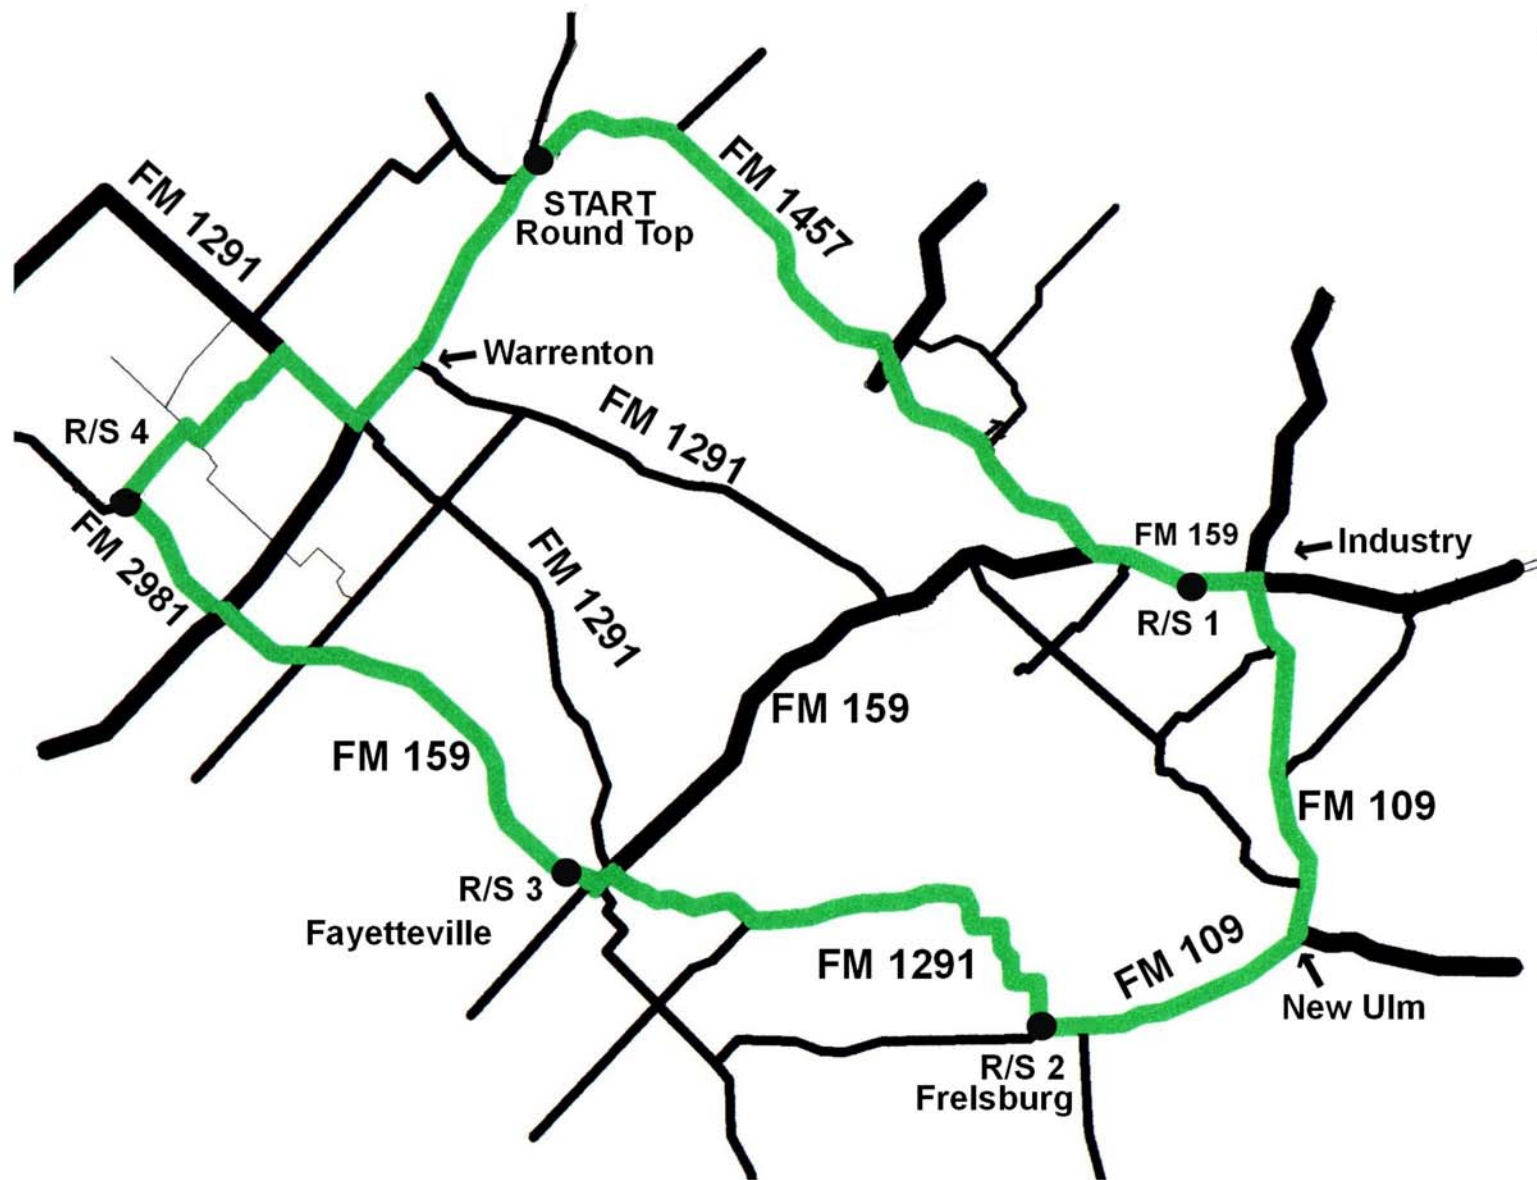

ROUND TOP

Park on 1st Street in the Town Square

Go FM 1457 towards Shelby

(12.6) Left onto FM 159 to Industry **Rest Stop**

(15.2) Right onto FM 109 to New Ulm

(21.0) Continue on FM 109 to Frelsburg **Rest Stop**

(25.0) Continue on FM 109 as it becomes FM 1291 towards Lone Oak

(34.5) Left on FM 159 in Fayetteville **Rest Stop**

(35.0) Right on FM 159 again in Fayetteville

(42.7) Left at the FM 159-FM 237 split

(42.8) Immediate Right onto FM 2981

(45.3) Right onto McCormick Rd **Rest Stop**

(46.9) Right onto Schuster Rd

(47.2) Left onto Walhalla Rd

(49.0) Right onto FM 1291

(50.7) Left onto FM 237 towards Warrenton

(55.5) FINISH in Round Top back at the Square **Finish**

Round Top

UBG Recommended road Ride
map not to scale, all roads not listed

● Rest Stop

Allways follow the rules of the road

Use your head
WEAR A HELMET